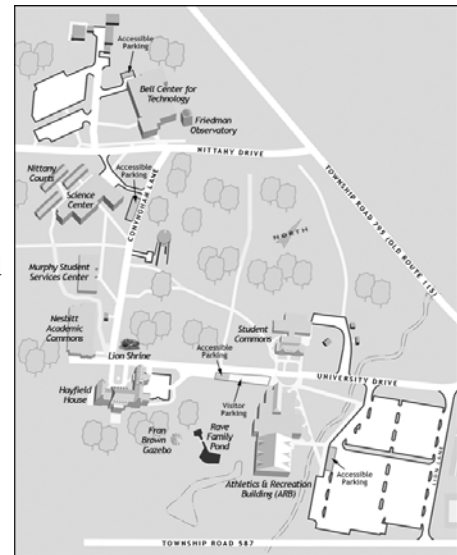

CONTINUING EDUCATION PARTICIPANT

NAME _____ DATE _____

PROGRAM ATTENDING _____

Penn State on your résumé—It Shows

www.wb.psu.edu

From Rt. 81 (Route 1)

From I-81, take Exit 170-B to Rt. 309 North (not RT. 309 Business), and go approximately 6.5 miles to Hillside Rd. (There is a green and white Penn State Wilkes-Barre road sign on the right side of highway.) Turn left at traffic light onto Hillside Road and follow the blue Penn State signs to campus. Approx. 6 miles

From Rt. 81 (Route 2)

From I-81, take Exit 170-B to Rt 309 North (not Rt. 309 Business). Follow Rt. 309 North to Rt. 415 in the center of Dallas. Follow Rt. 415 North (straight at intersection) to Rt. 118 West. Follow Rt. 118 to Lehman, and turn left onto Mountain View Drive turn left onto Old Rt. 115

Campus Map

From Northeast Extension-Interstate 476.

Exit the Northeast Extension using Exit 105 (Wilkes-Barre Interchange). Turn left on Rt. 115 heading North (downgrade). Follow Rt. 115 which merges directly into Rt. 309 at I-81. Follow directions listed above in I-81 Route 1 or 2.

From I18/Central and Western PA

Take I-80 East to I-80 West, Proceed North on I-180 to Rt. 405 (about 15 minutes). Turn right onto Rt. 405. At first light, turn left heading towards Hughesville. In Hughesville, turn right at second light onto Rt. 188 East. Follow Rt. 118 East (approximately 45 minutes) to Old Rt. 115. (Look for a blue Penn State sign). Bear right onto Old 115, and proceed approximately 1/2 mile. The campus is on right.